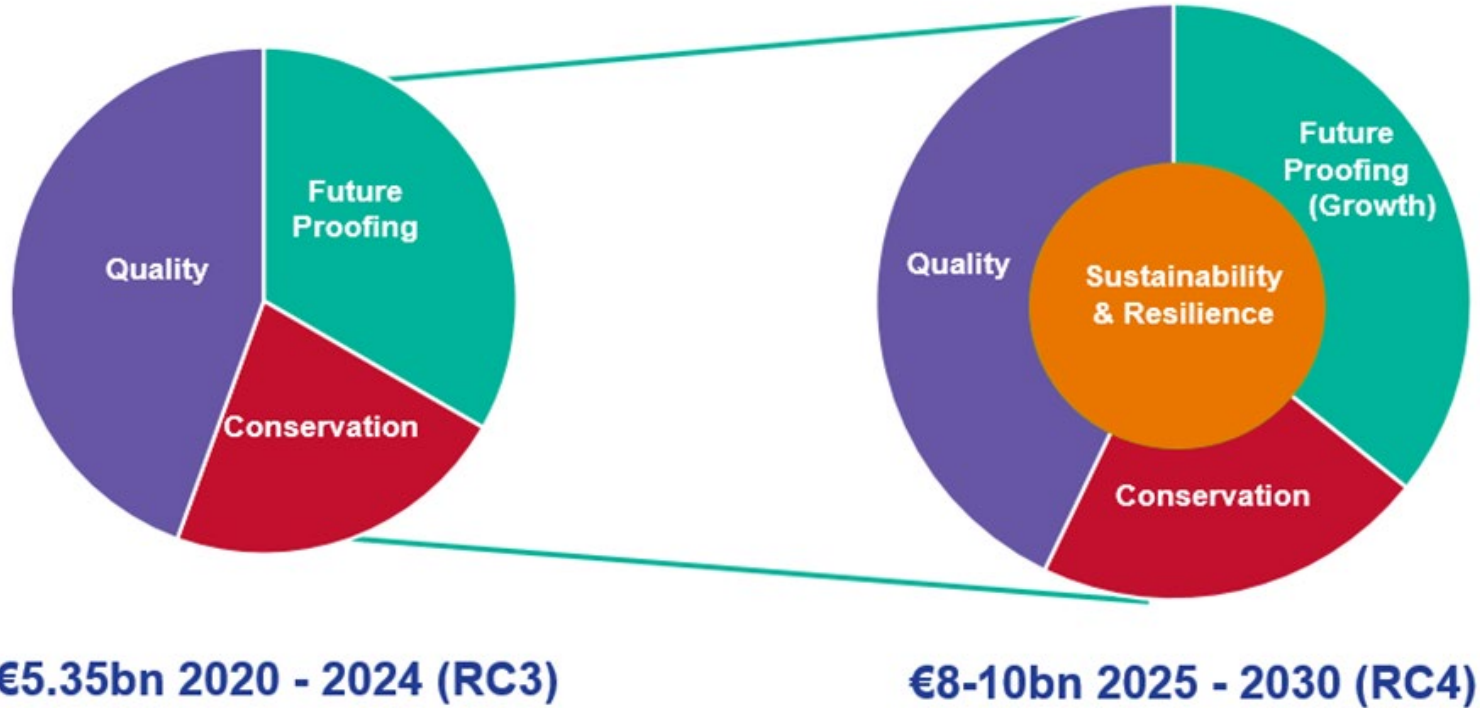

Leading transformation in an uncertain future

2050 Vision - A Foresight Exercise

25 year drinking water plan - wastewater plans will follow

ENVIRONMENTAL FOCUS

ADAPTABLE SOLUTIONS

Lose Less

Reduce Leakage

Irish Water

Use Less

Improve Water Efficiency

What we can all do

Supply Smarter

Infrastructure Improvements

Irish Water

Aligning investment to policy and strategies

Our priorities are evolving but our need is increasing

Sustainability is key to success

**Water is a precious and
finite resource - we must
take care of it**

**Sustainability is at the
heart of what we do**

**We plan for future climate
and population challenges**