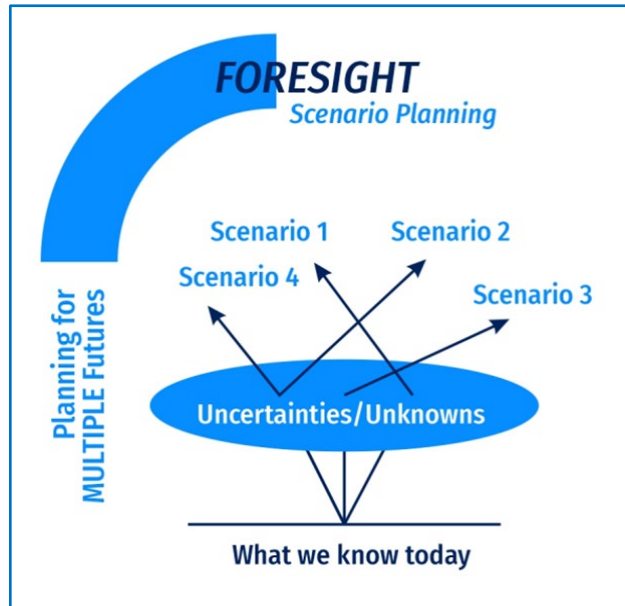

Leading transformation in an uncertain future

2050 Vision - A Foresight Exercise

25 year drinking water plan - wastewater plans will follow

ENVIRONMENTAL FOCUS

ADAPTABLE SOLUTIONS

Lose Less

Reduce Leakage

Irish Water