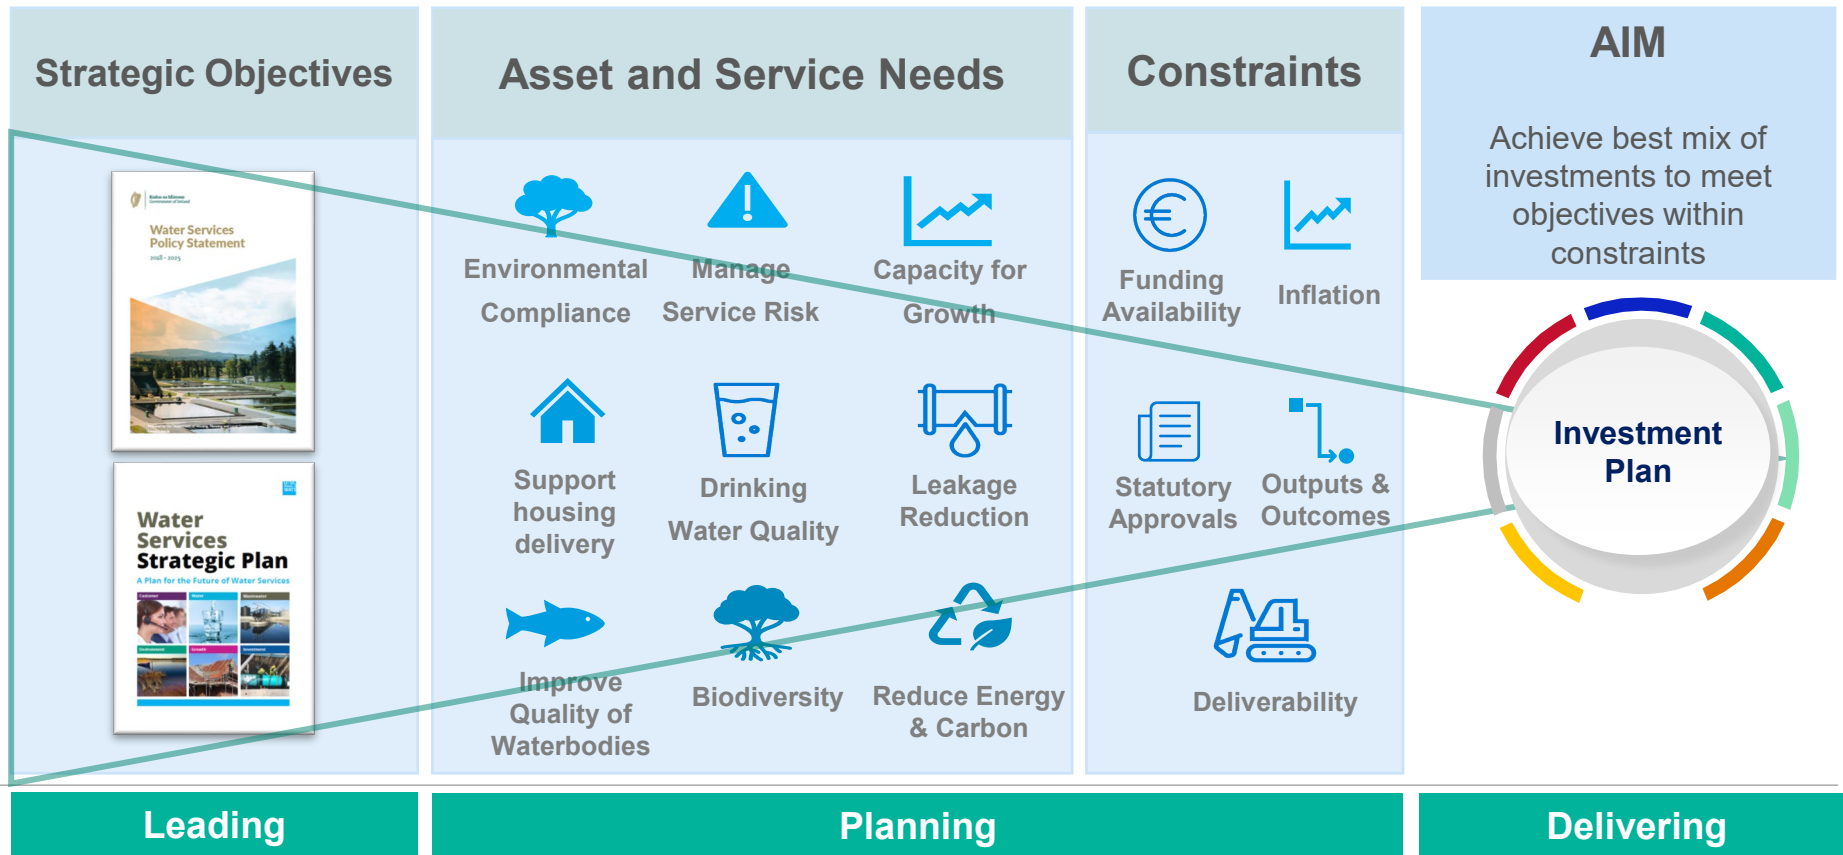

Leading transformation in an uncertain future

2050 Vision - A Foresight Exercise

25 year drinking water plan - wastewater plans will follow

ENVIRONMENTAL FOCUS

ADAPTABLE SOLUTIONS

Lose Less

Reduce Leakage

Irish Water

Use Less

Improve Water Efficiency

What we can all do

Supply Smarter

Infrastructure Improvements

Irish Water

Aligning investment to policy and strategies

Our priorities are evolving but our need is increasing

Sustainability is key to success

**Water is a precious and
finite resource - we must
take care of it**

**Sustainability is at the
heart of what we do**

**We plan for future climate
and population challenges**